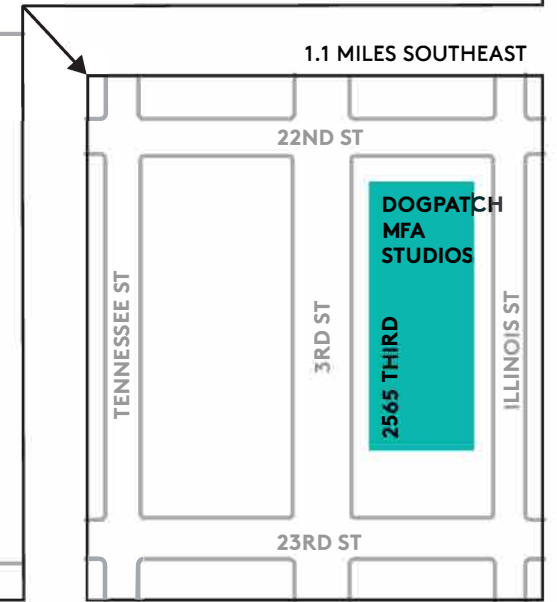

California College of the Arts

San Francisco Campus

1111 EIGHTH ST  
SAN FRANCISCO, CA 94107

1.1 MILES SOUTHEAST